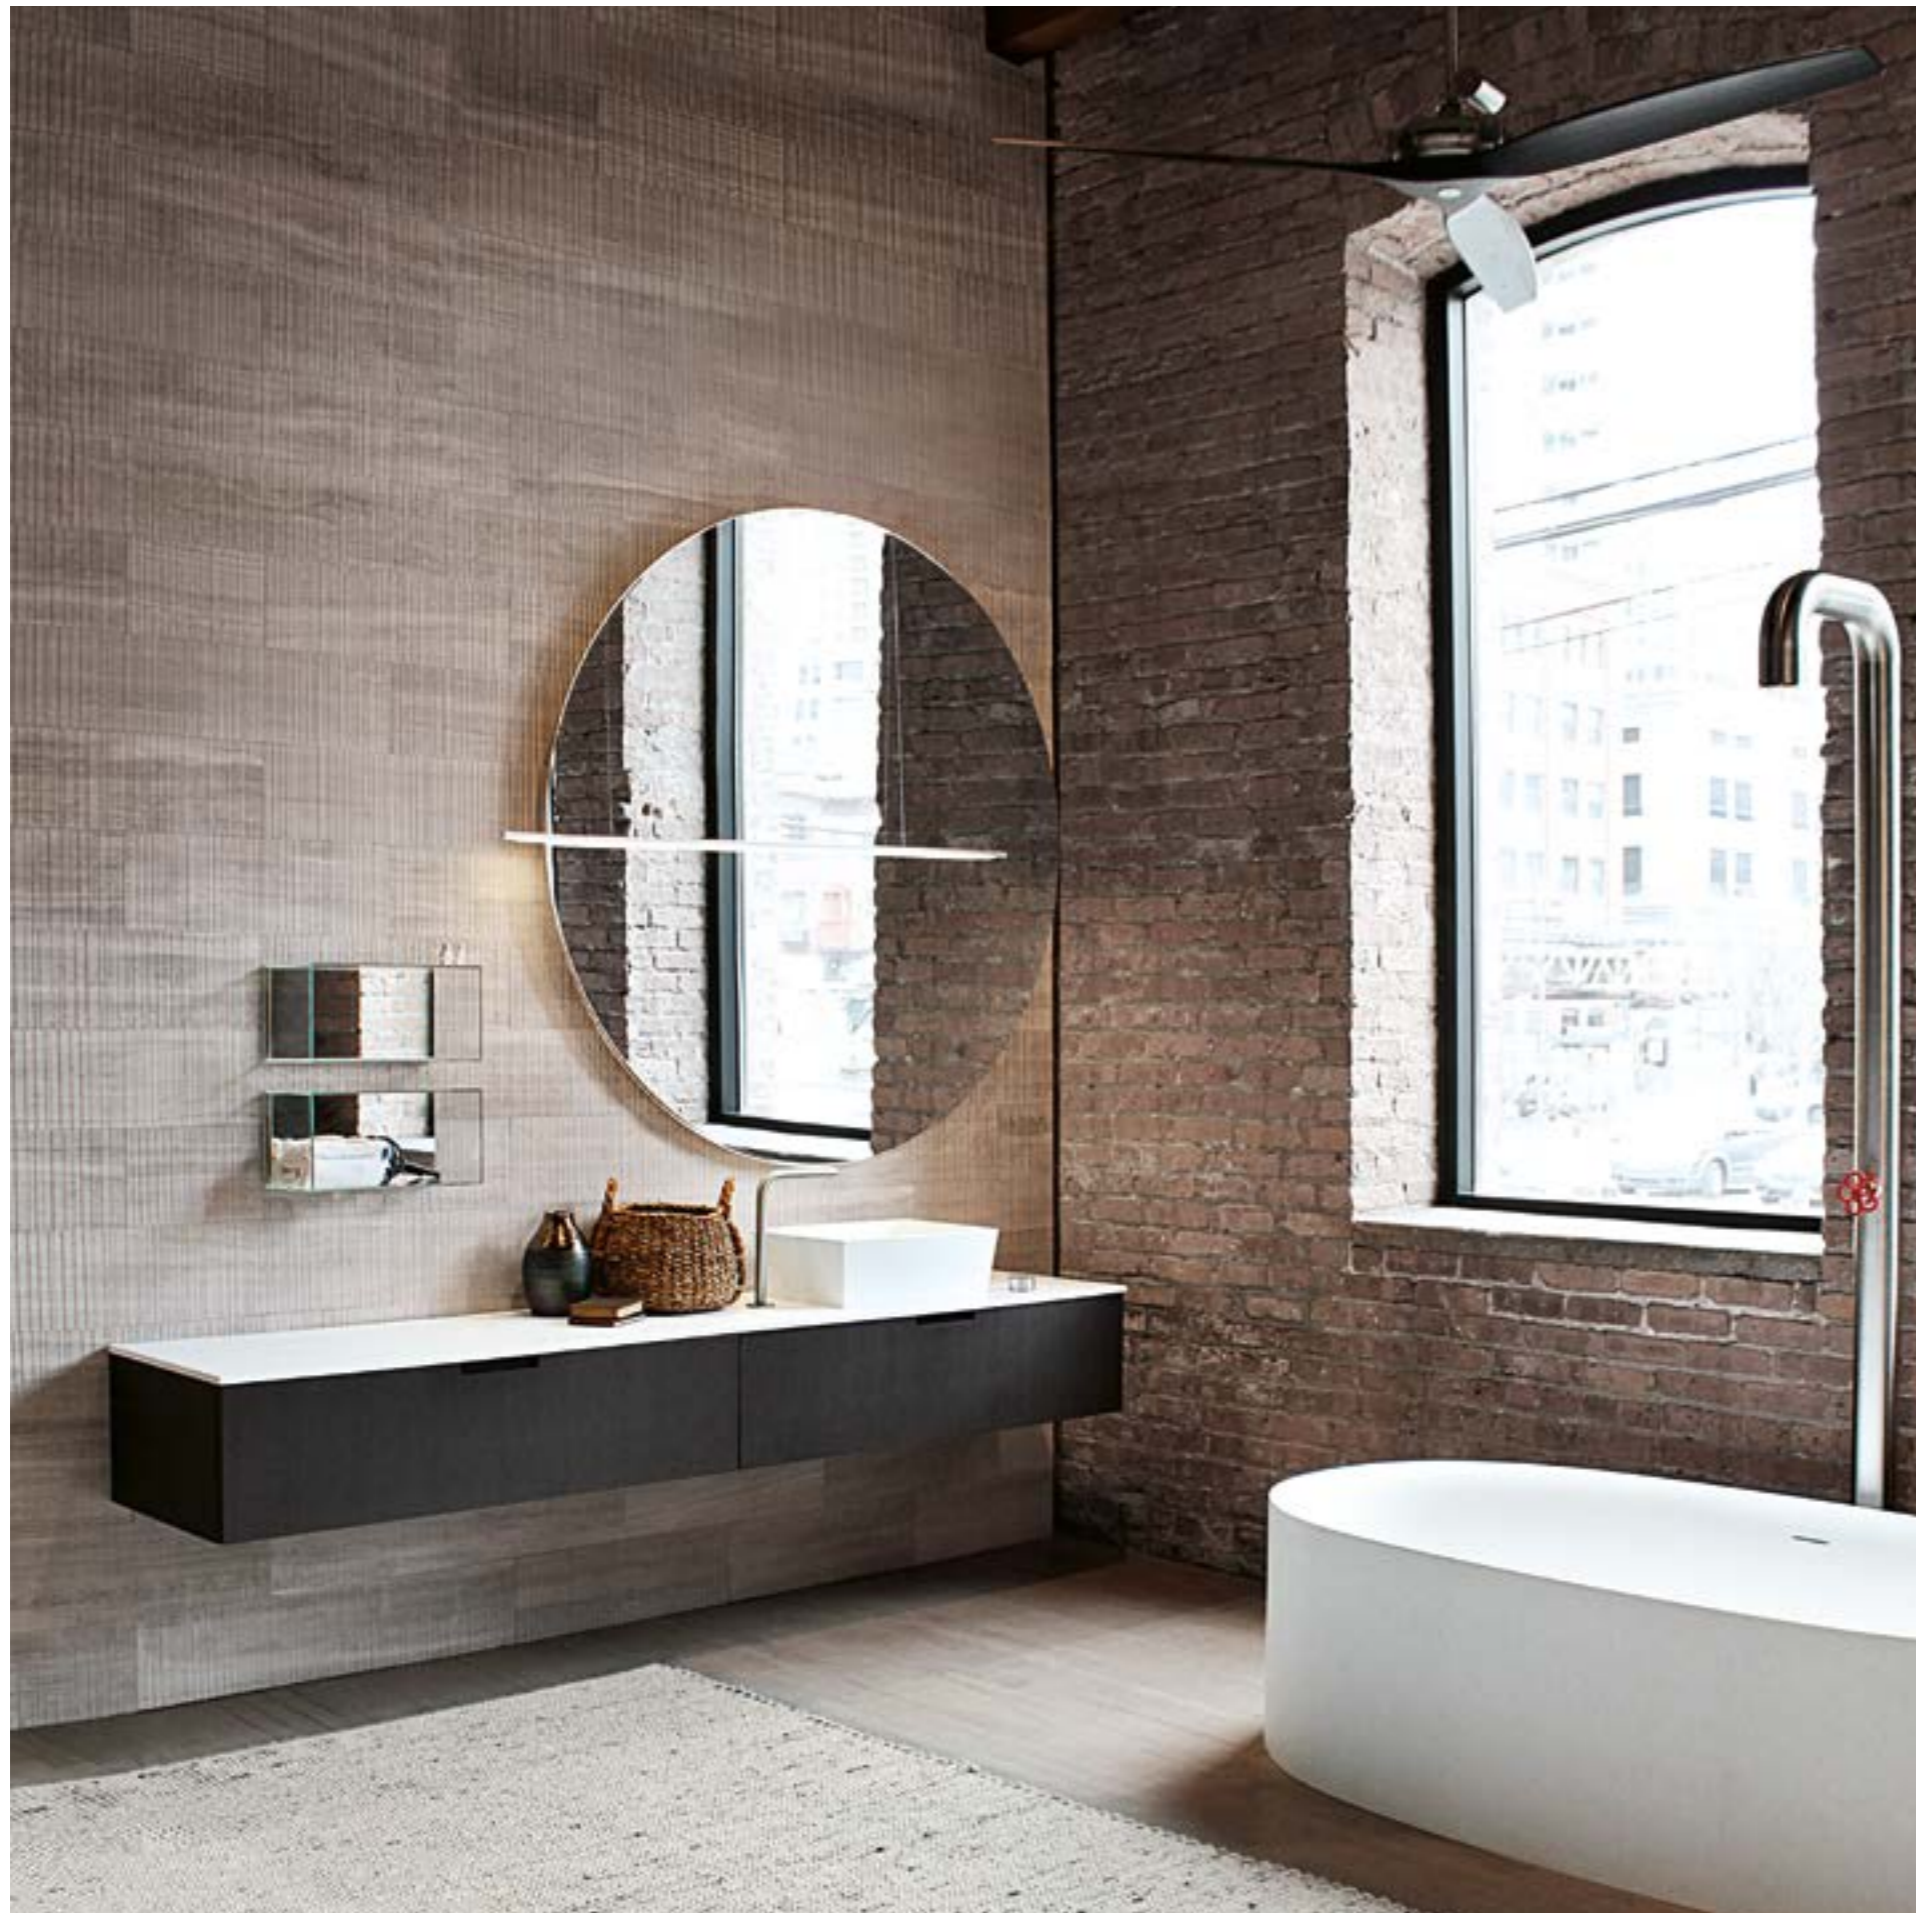

Programma Standard /
P. Lissoni + CRS Boffi 2010
mobili cabinets
Gobi / M. Wanders 2001
lavabo washbasin
AF21 /
N. Fukasawa 2010
rubinetto tap
Lotus / N. Fukasawa 2014
specchio mirror
Giò / CRS Boffi 2014
lampada lamp
Glass / P. Lissoni 2001
mobili a giorno
open-faced wall units
Pipe / M. Wanders 2001
doccia shower
Sabbia / N. Fukasawa 2008
vasca bathtub
Air / G. Gianturco 2002
ventilatore ceiling fan
Ofte / 2014
tappeto rug
122 123